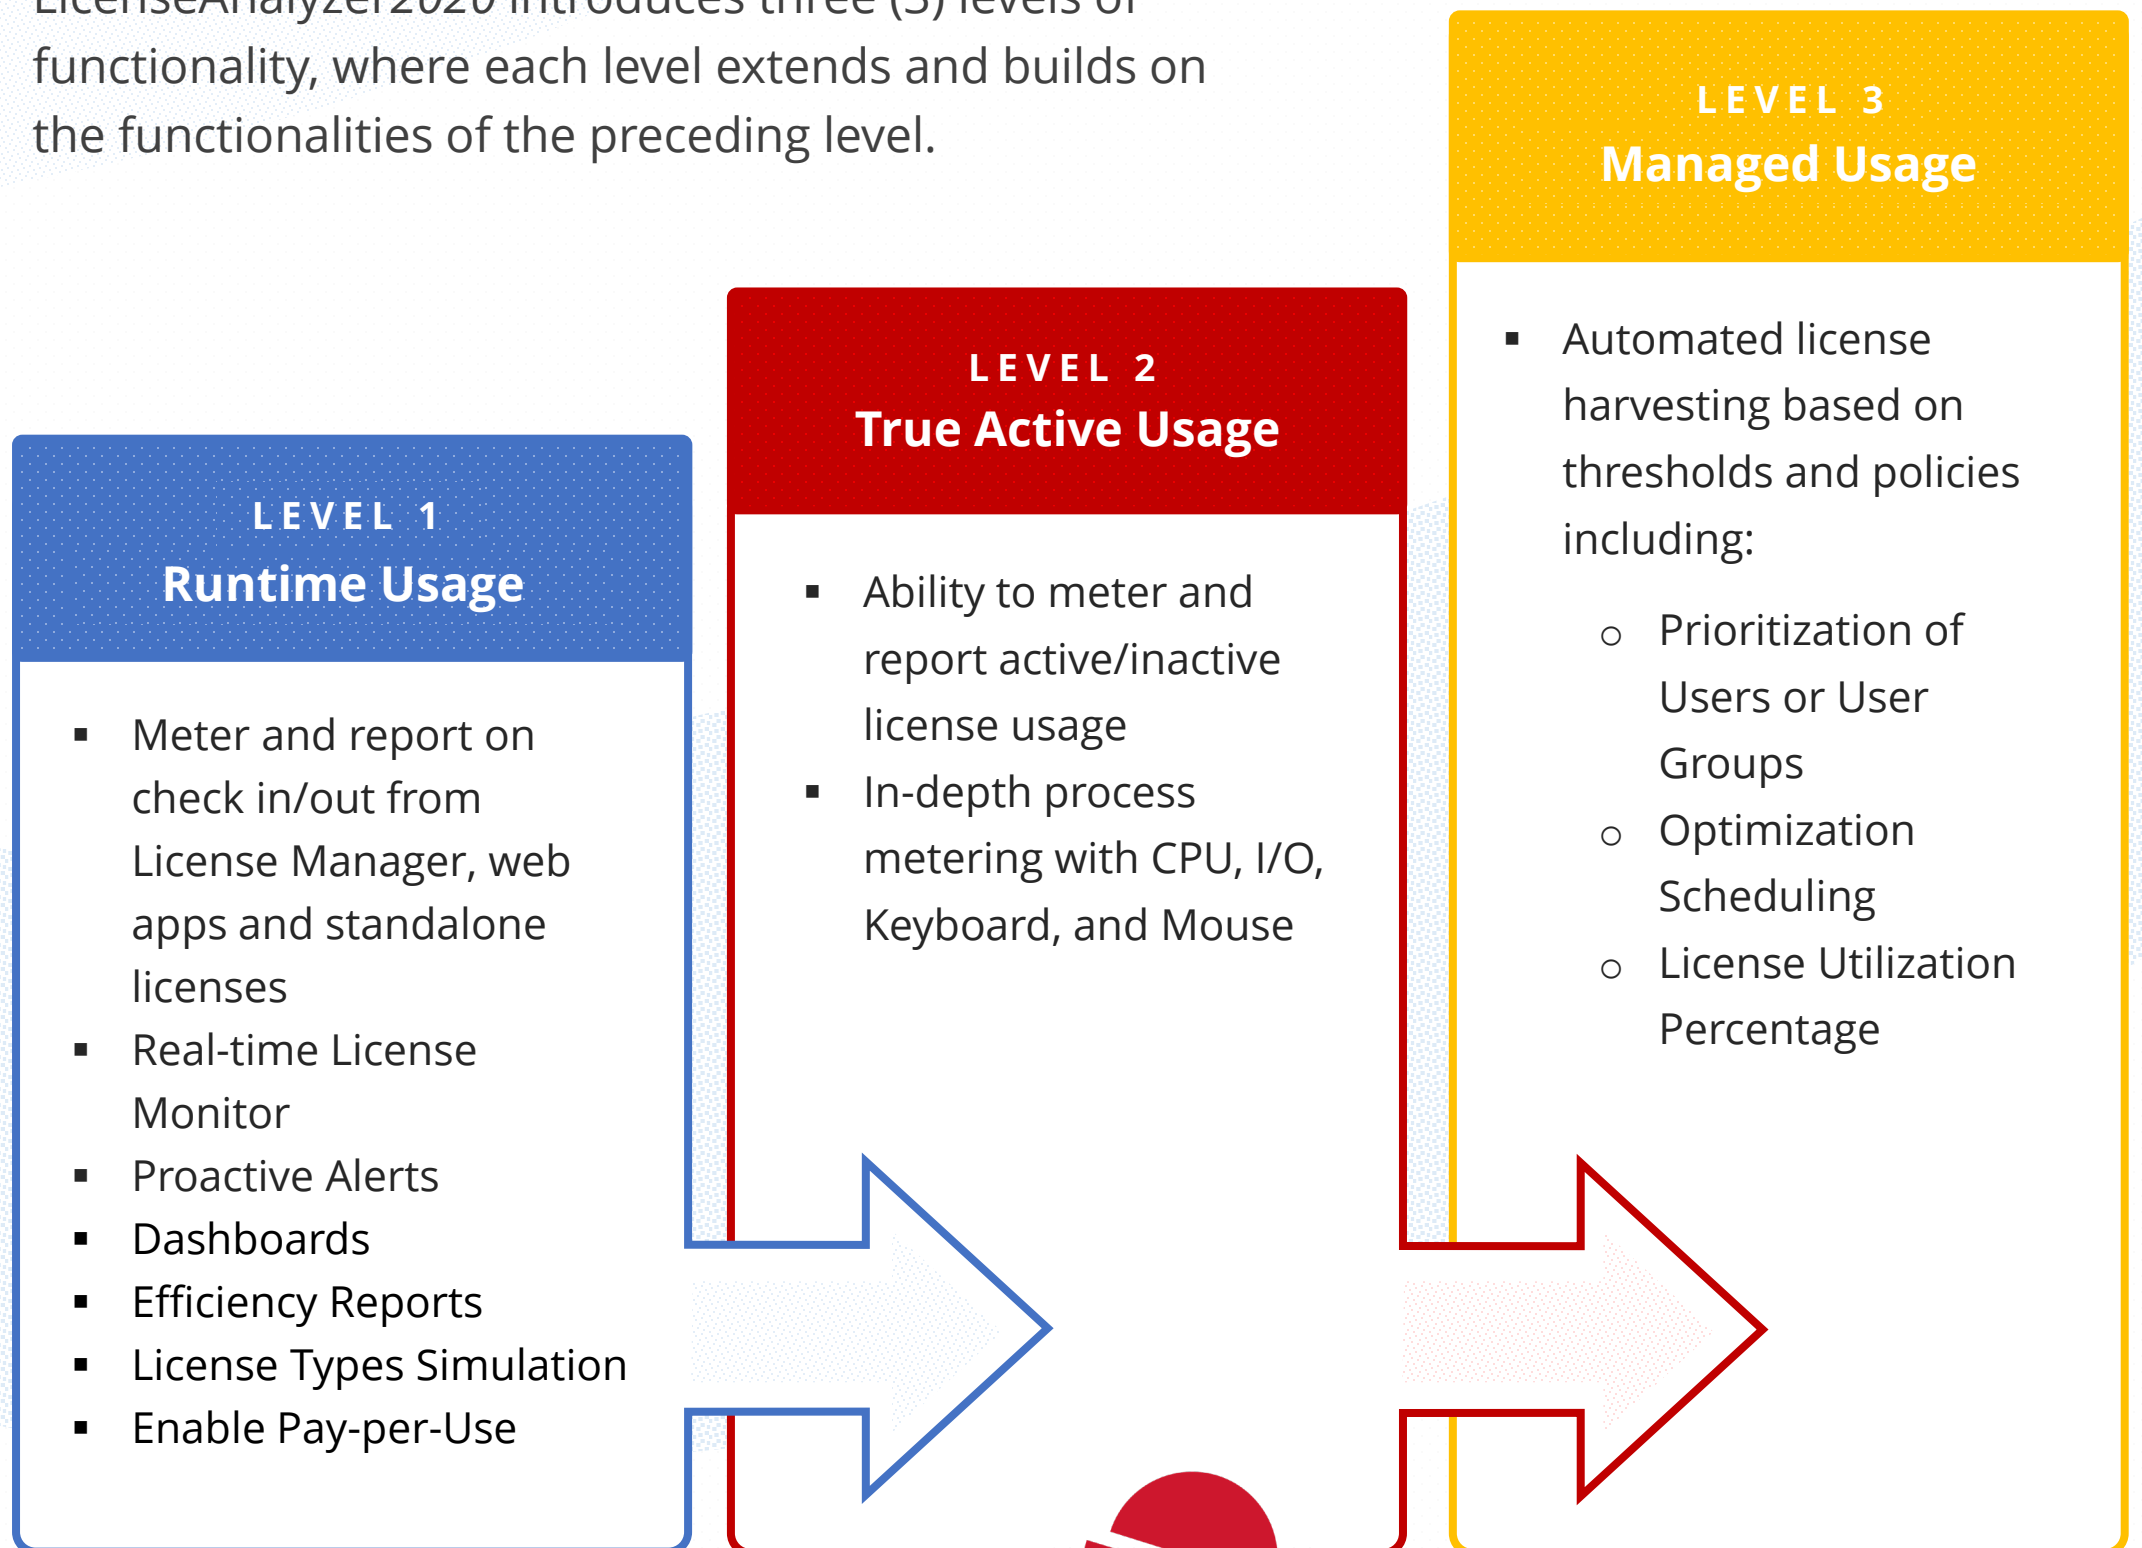

# The Three-level Solution

LicenseAnalyzer2020 introduces three (3) levels of functionality, where each level extends and builds on the functionalities of the preceding level.

GET STARTED  
**TODAY**

Learn more about how Open iT can help your company to maximize benefits from your engineering software investments. Email us at [getstarted@openit.com](mailto:getstarted@openit.com) for more information!