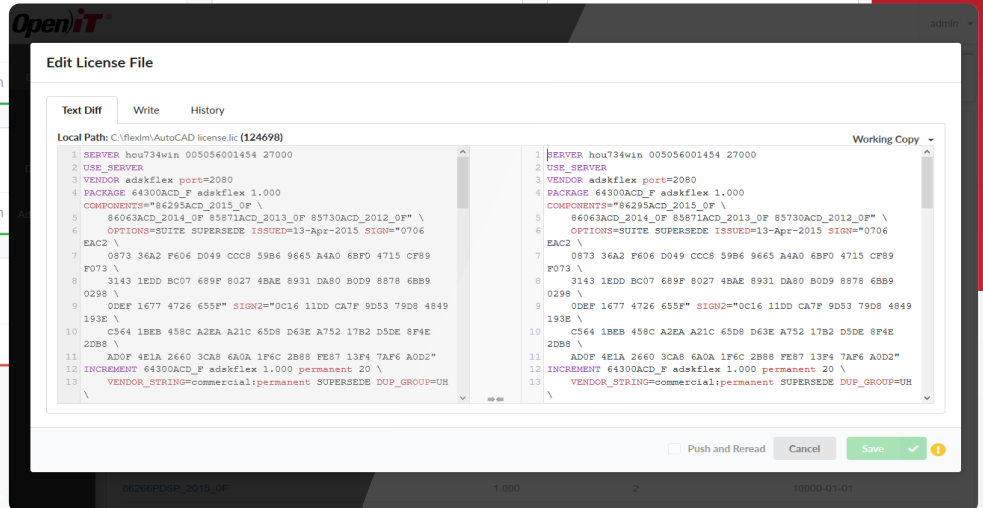

Search...   

61
TOTAL

49
WINDOWS

12
LINUX

56
ACTIVE

5
VENDOR LICENSE

adskflex FlexNet 27000@hou734win	adskflex FlexNet 27000@hou736win	adskflex FlexNet 27003@hou297win	adskflex FlexNet 27003@hou300win
adskflex FlexNet 27000@hou731win	adskflex FlexNet 27000@hou635win		
adskflex FlexNet 27000@hou732win	adskflex FlexNet 27000@hou735win		
adskflex FlexNet 27000@hou632win	ansyslmd FlexNet 1055@hou616win		

AUTO-DISCOVERY OF AVAILABLE LICENSE DAEMONS

CLIMS provides all the relevant information for license monitoring and administration. The portal shows all the features and packages associated with each license file, including feature version, number of available licenses, and license expiration information.